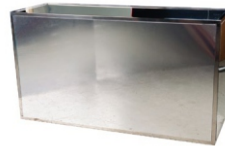

Vue de haut
Plan view

DX 803

Comptoir service / Service counter
Manhattan
72" L x 24" l x 40" H
Blanc / White

Comptoir service / Service counter
Manhattan
72" L x 24" l x 40" H
Noir / Black

Comptoir service / Service counter
Manhattan
72" L x 24" l x 40" H
Miroir / Mirror